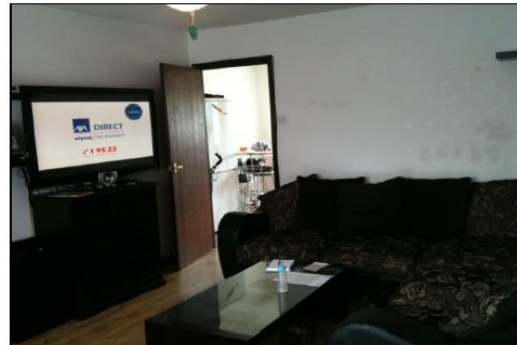

Features

- 4 bed Student Property
- 5 mins from city centre
- Double rooms fully furnished
- Outside patio area
- On street parking

Asking Rent : £650.00 PCM

Flat 1 10a, Market Place,, Leicester, LE1 5GF

Features

- 3 Bedroom Student Flat
- 2 Large Double Bedrooms
- 1 Single Bedroom
- Large Bathroom
- Open plan kitchen and Lounge

Asking Rent : £600.00 PCM

8 Newbon Close, Loughborough, LE11 4WJ

Features

- 3 bed Student Property
- 5 mins from Loughborough University
- Private parking space
- 2 Double bedrooms
- 1 Single Bedroom
- Large Garden area